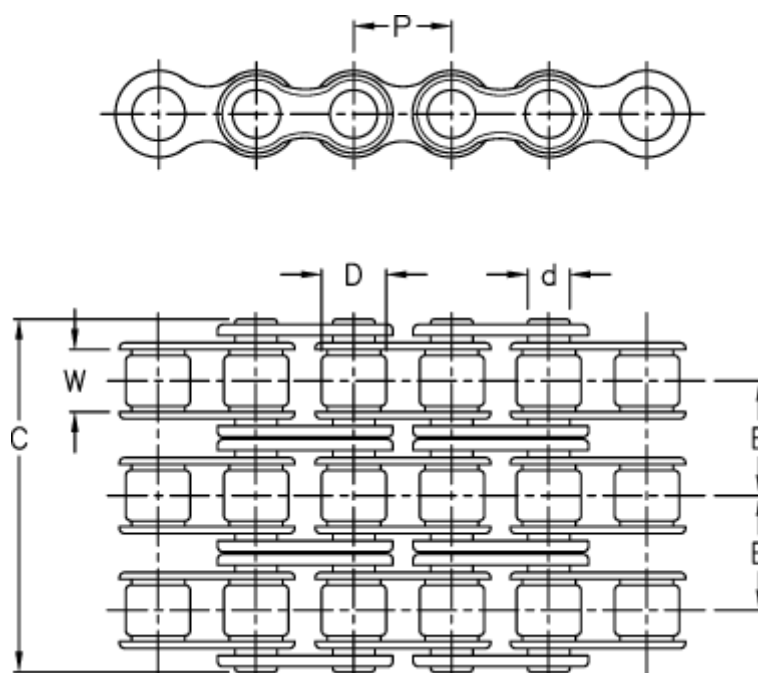

Data Sheet

Article number: 6100130060

Description: KLEEchain 5/8" triplex 10 B-3
5 meter in box (without connecting links)

Measures

Breaking power =	84500N	W = 9,65
C	= 52,20	
Chain size	= 5/8"	
d	= 5,08	
D	= 10,16	
Description	= 10 B-3	
E	= 16,59	
P	= 15,875	